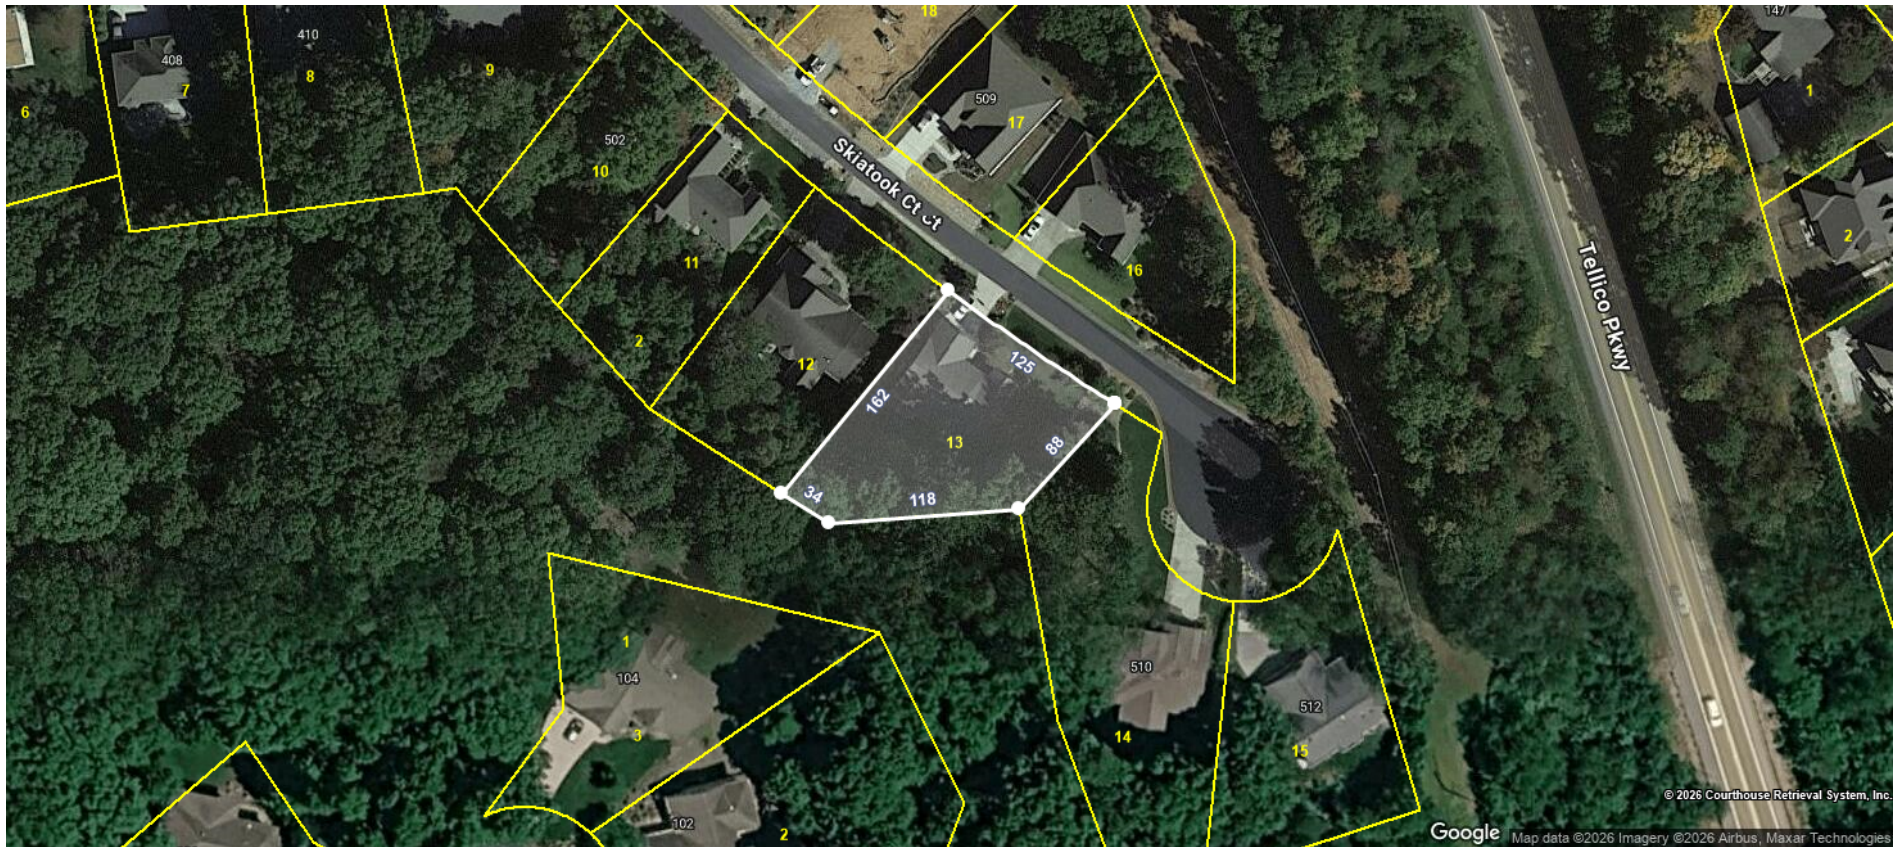

Kenny Phillips
Powell Auction & Realty
8659383403
kenny@powellauction.com

Map for Parcel Address: 508 Skiatook Ct Loudon, TN 37774-8201 Parcel ID: 034N A 013.00

Listing Icons

- For Sale
- Sold
- Sale Pending
- Expired